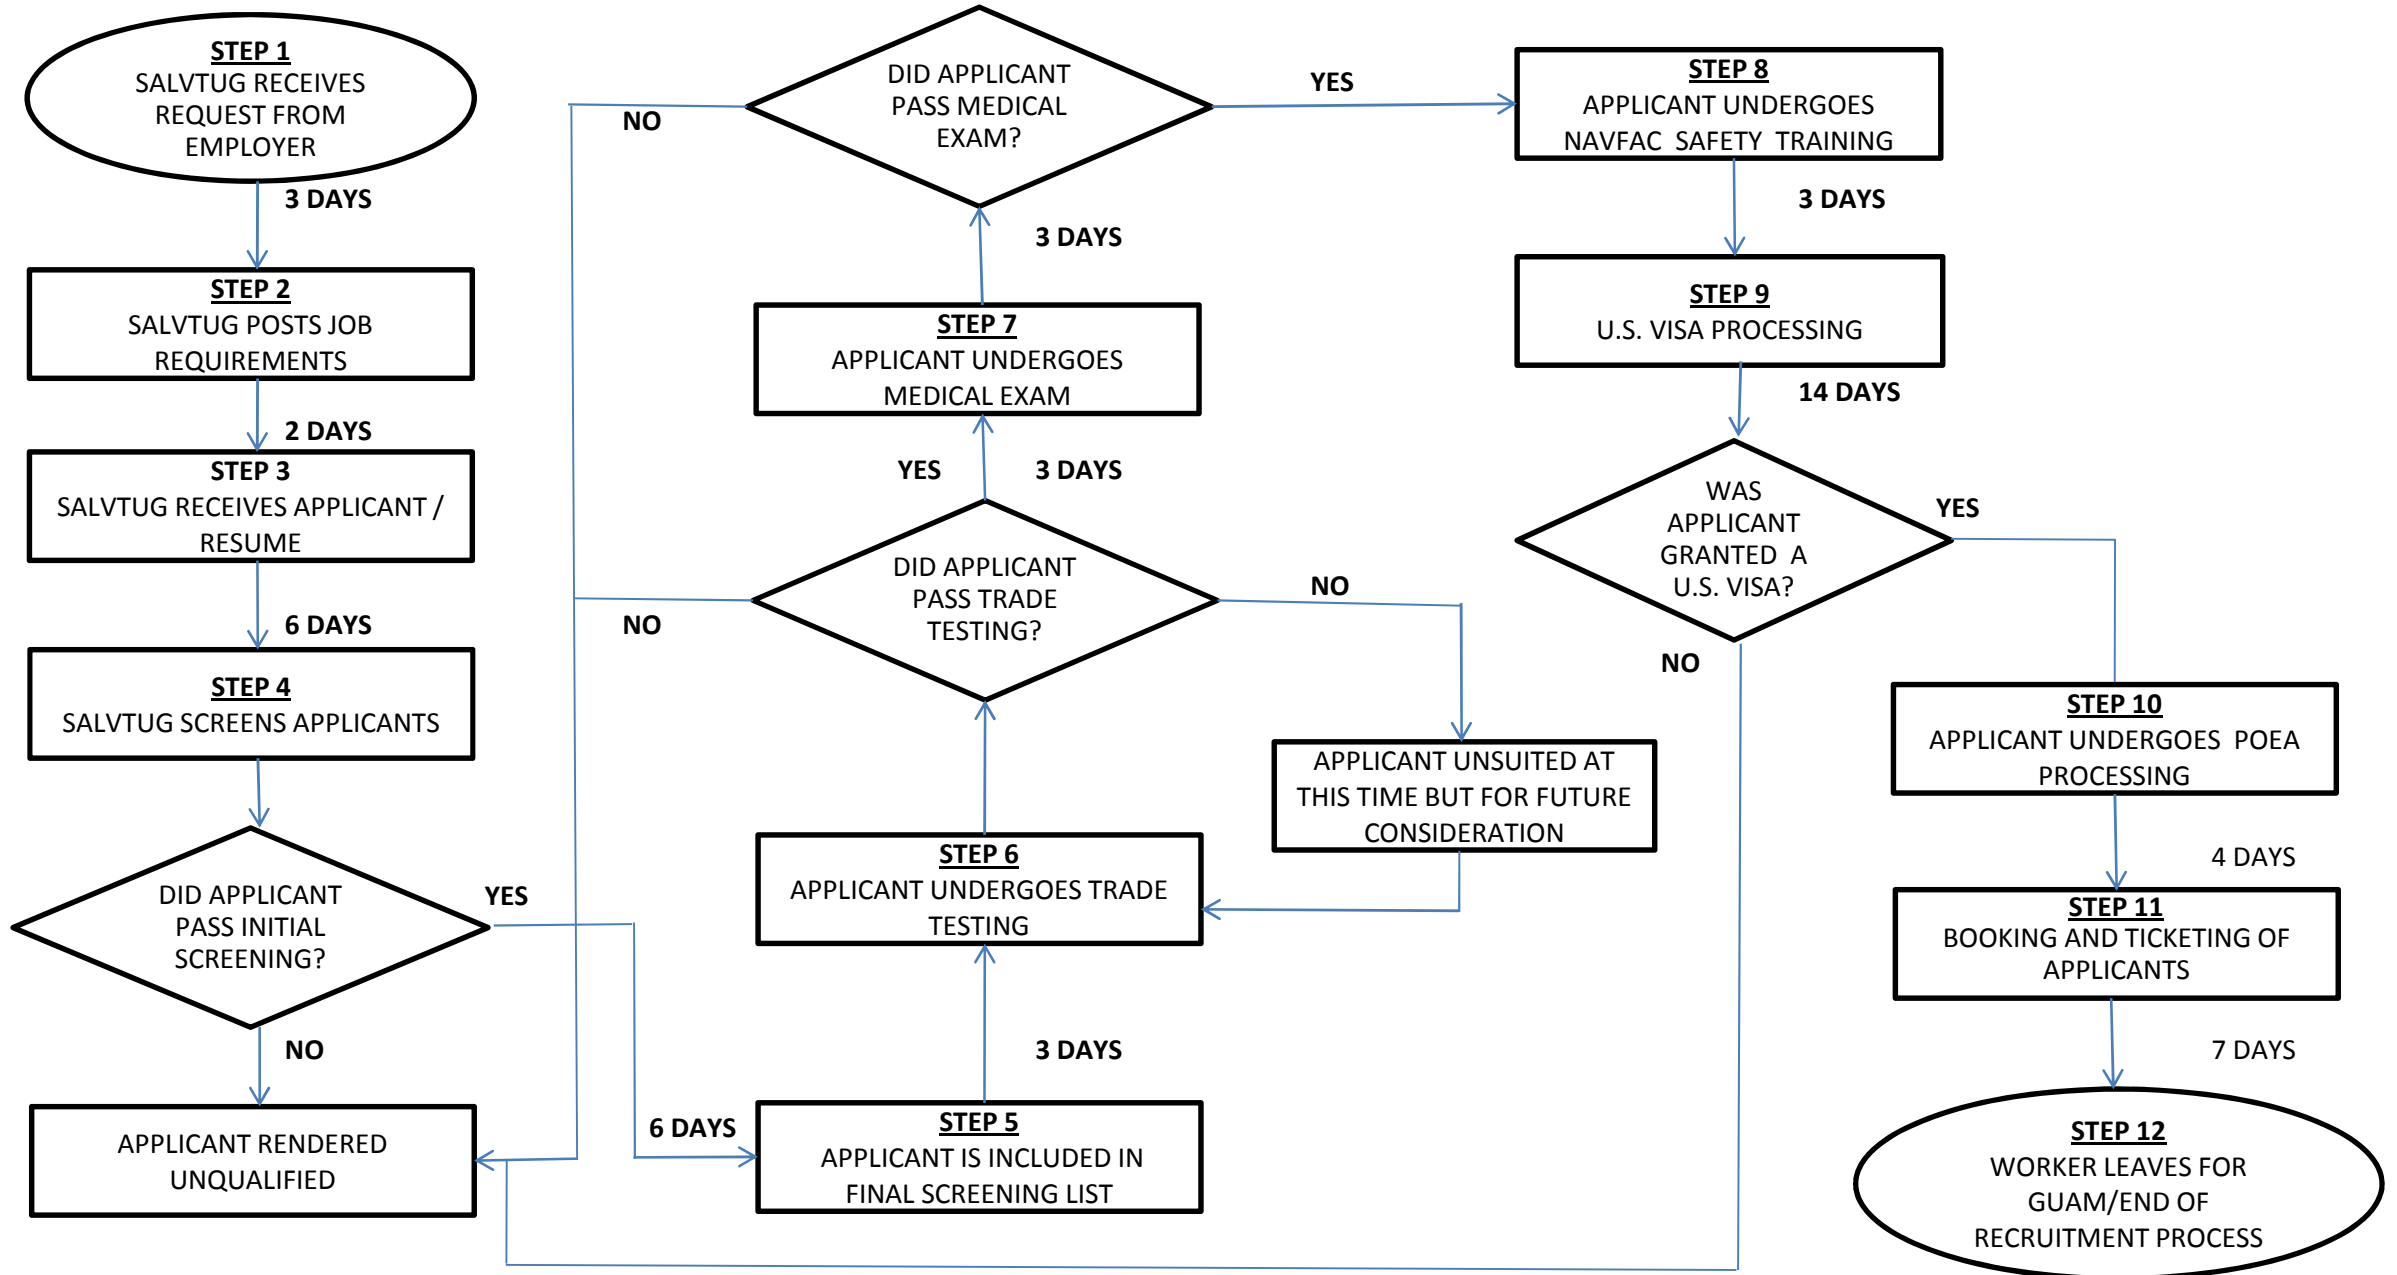

## Salvtug Recruitment Flowchart

Aprox. Total Time = 54 Days